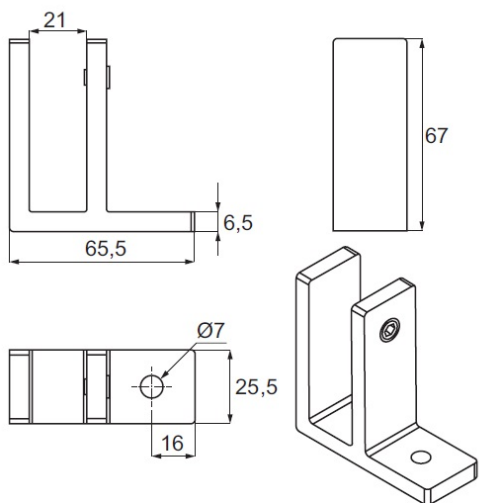

# PRODUCT SHEET

**Description:**

Glass Stiffener "Heavy", Wall/Glass, 90DG, SS316-Brushed, 16,76 - 19 mm Glass Thickness

**Item number:**

22.10.270-0

Units	Box	Carton	HS Code	Barcode
Pcs.	4	40	8302419000	 5704866485883